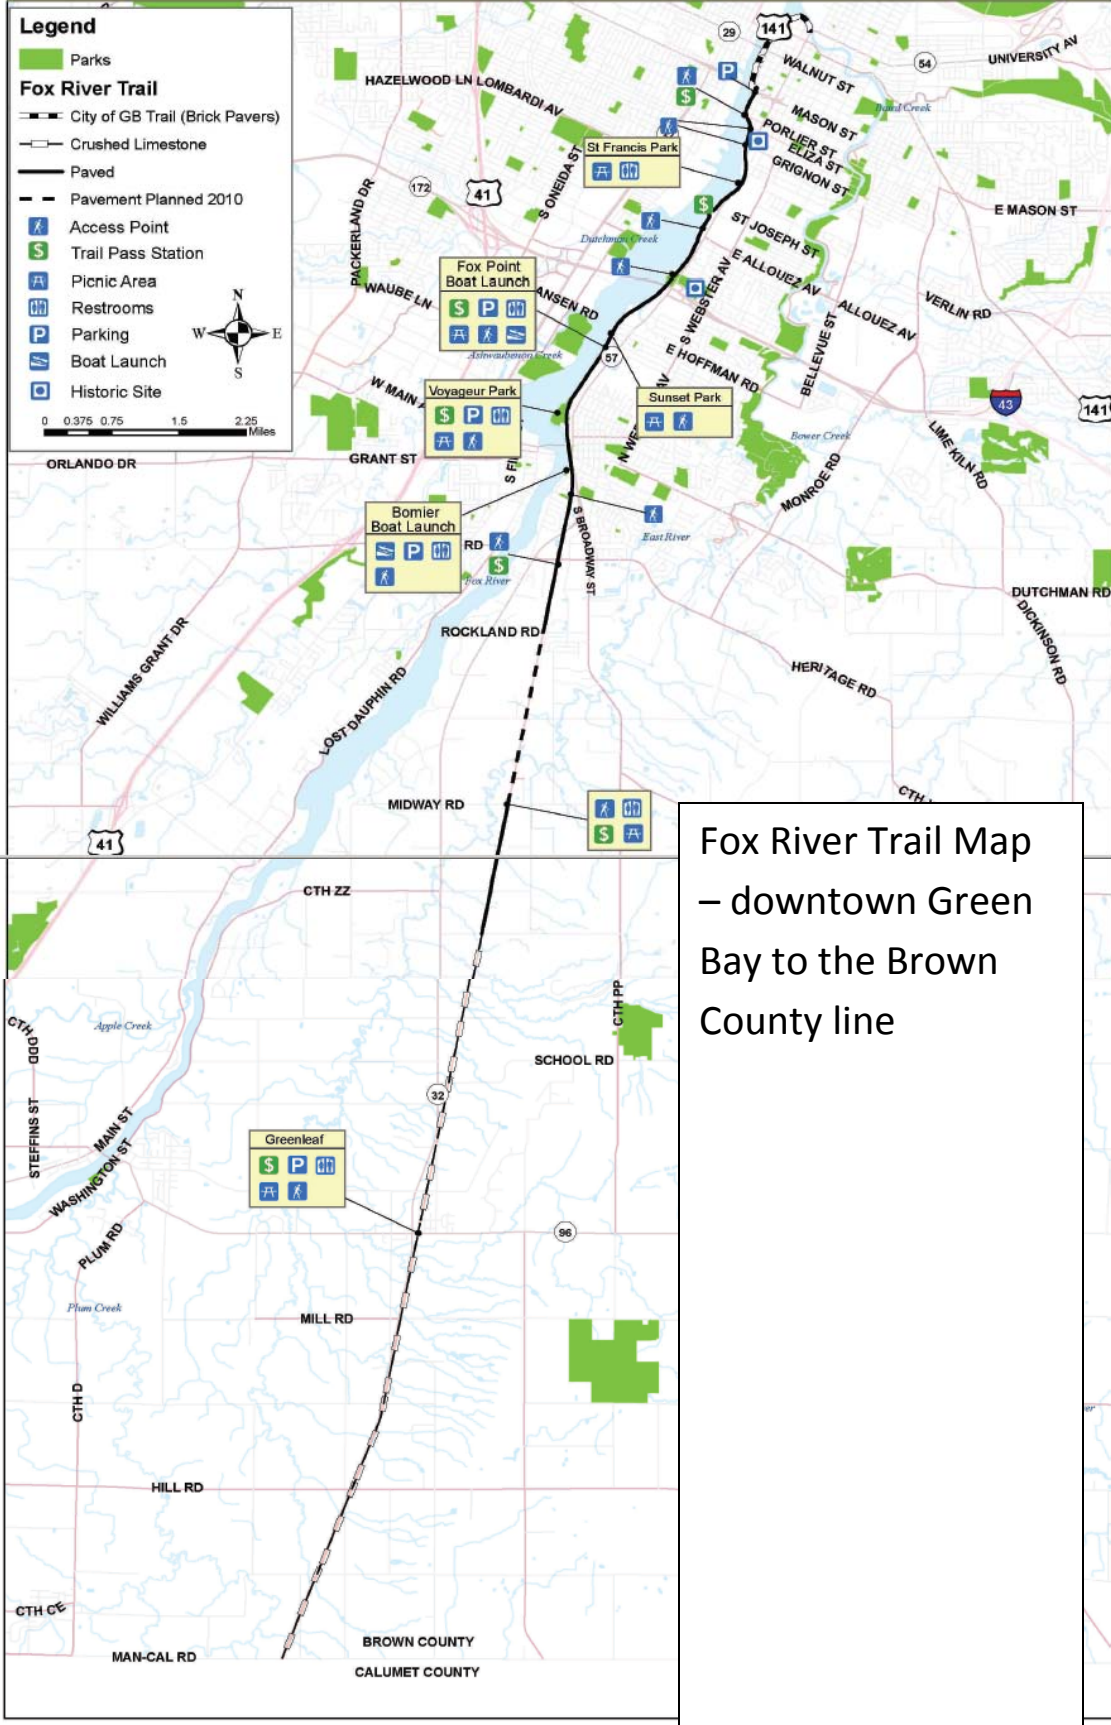

Fox River Trail

Legend

- Parks
- Fox River Trail**
 - City of GB Trail (Brick Pavers)
 - Crushed Limestone
 - Paved
 - Pavement Planned 2010
- Access Point
- Trail Pass Station
- Picnic Area
- Restrooms
- Parking
- Boat Launch
- Historic Site

Fox River Trail Map
 – downtown Green Bay to the Brown County line